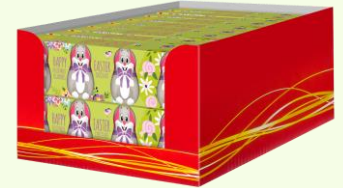

**33 %**  
cocoa milk  
chocolate

## Easter display with spoons 144 g

Milk chocolate figurines filled with delicious milk filling.

Product name	Net weight [g]	Pieces/box	Pieces/pallet	Boxes/pallet	Boxes/layer	Dimensions [cm] D x W x H			Pallet volume [m³]	Gross weight [kg]			EAN		Best before date [months]
						Piece	Carton	Pallet		Piece	Carton	Pallet	Piece	Carton	
Easter display – milk filling	144	18	1440	80	8	4x24x6	26x36x13	120x80x145	1,4	0,16	3,2	281	5902280002963	5902280002970	7